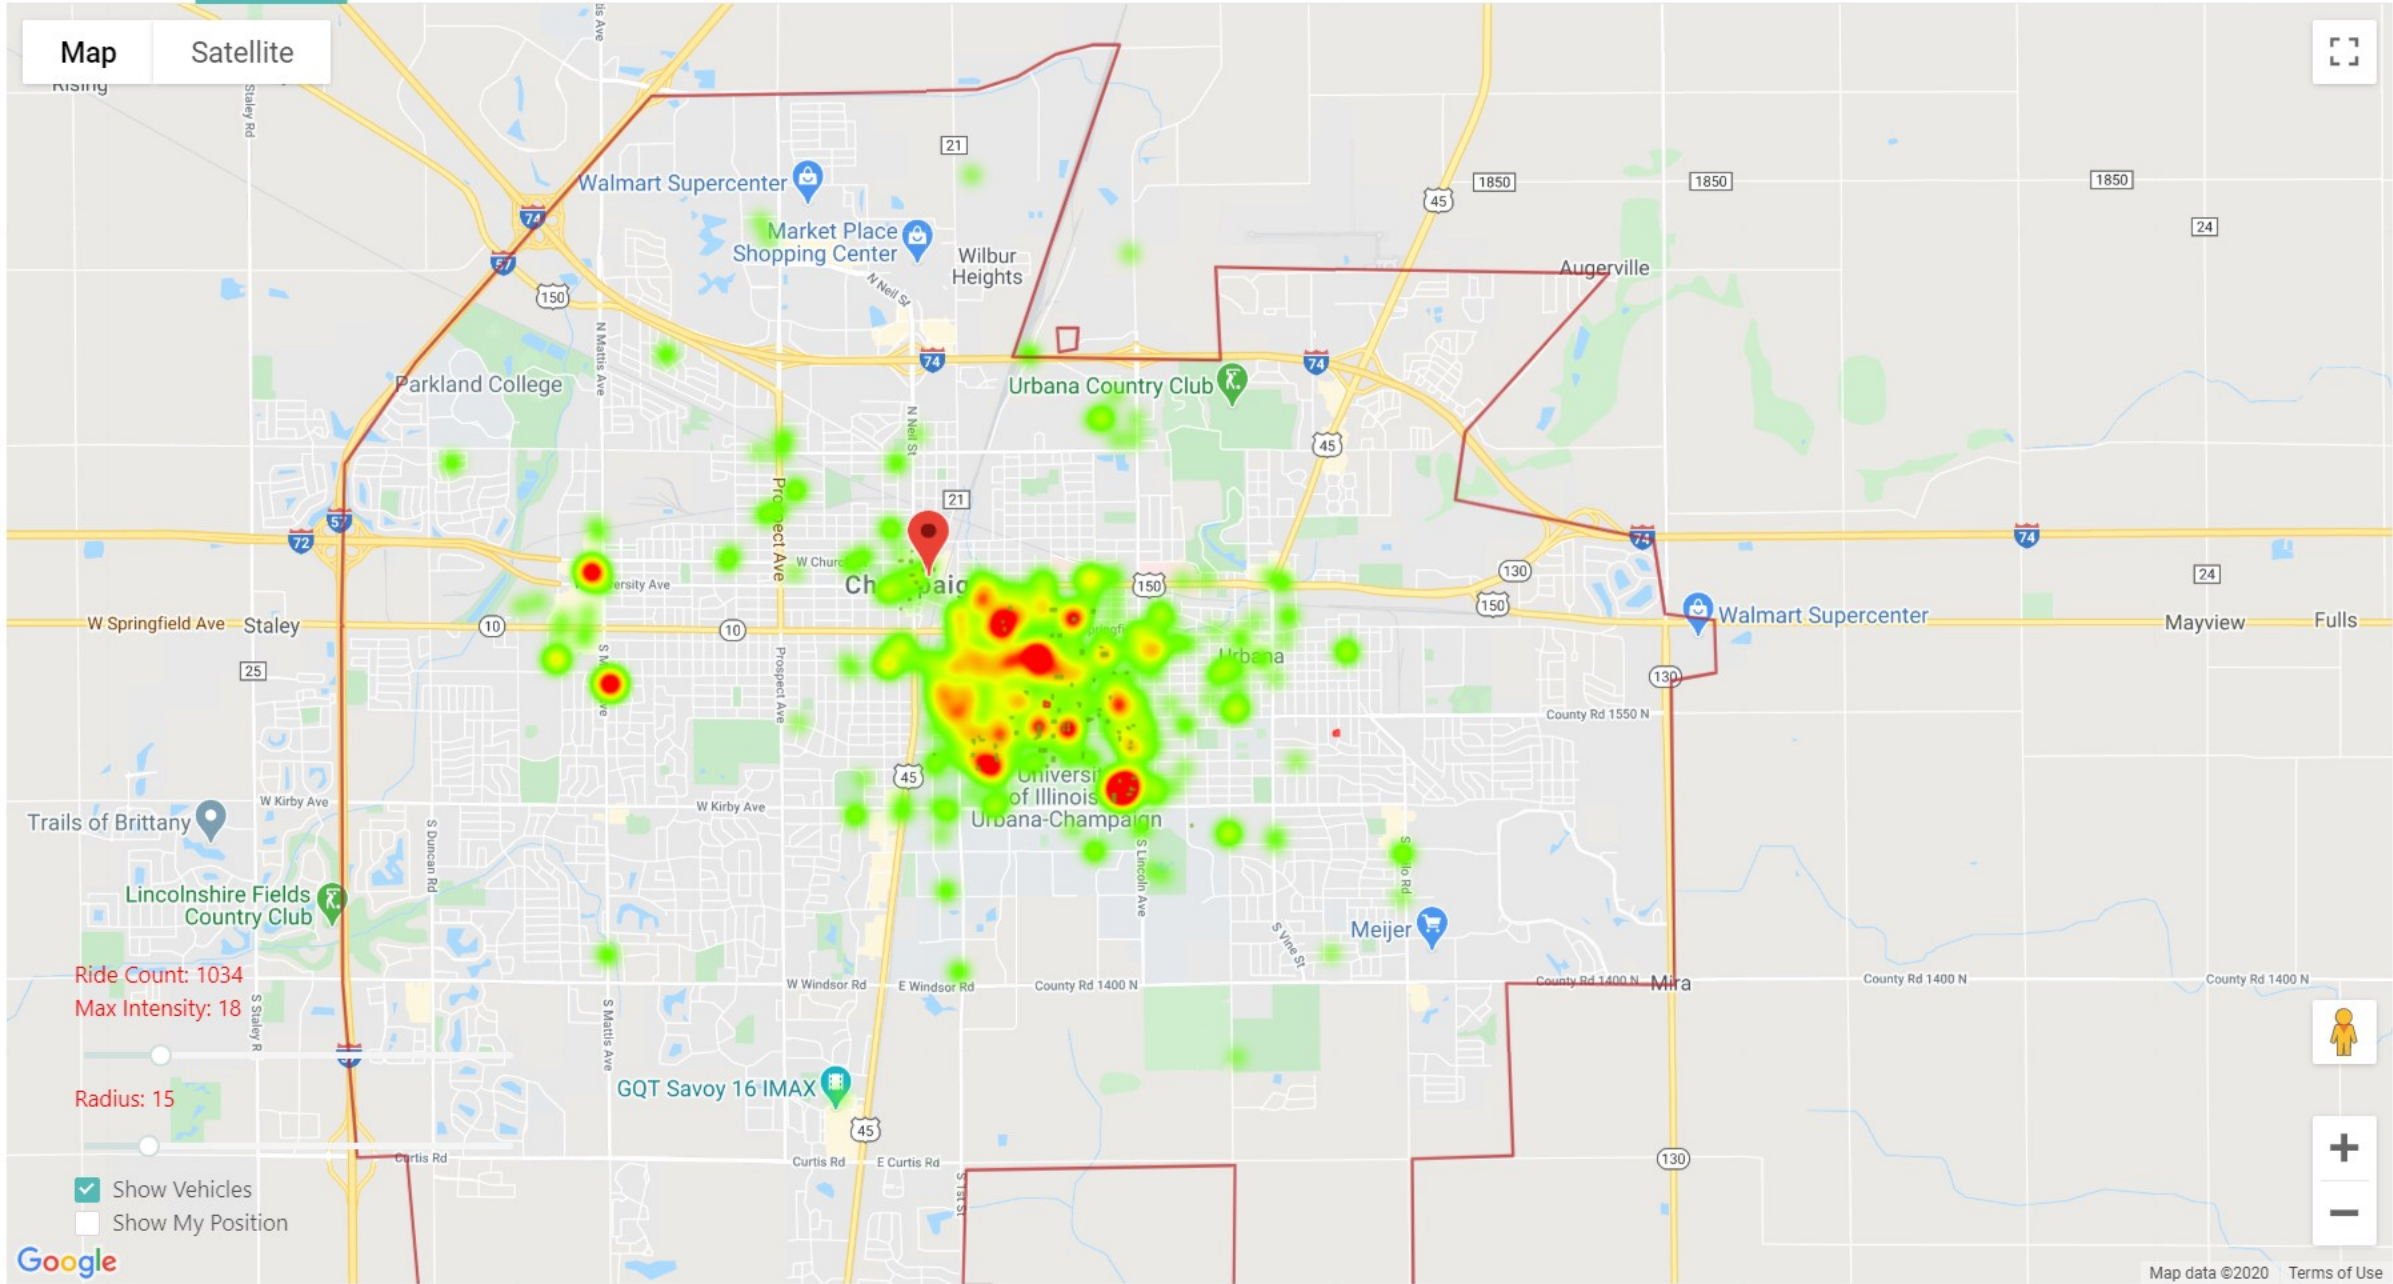

Map

Satellite

Ride Count: 1034
Max Intensity: 18

Radius: 15

- Show Vehicles
- Show My Position

Map data ©2020 Terms of Use

Start of Ride ▾

Time: 2020-03-01 00:00:0~2020-03-31 23:59:5 📅

Weekday: select ▾

Hours: select ▾ ~ select ▾

Type: select ▾

Reset

Get HeatMap