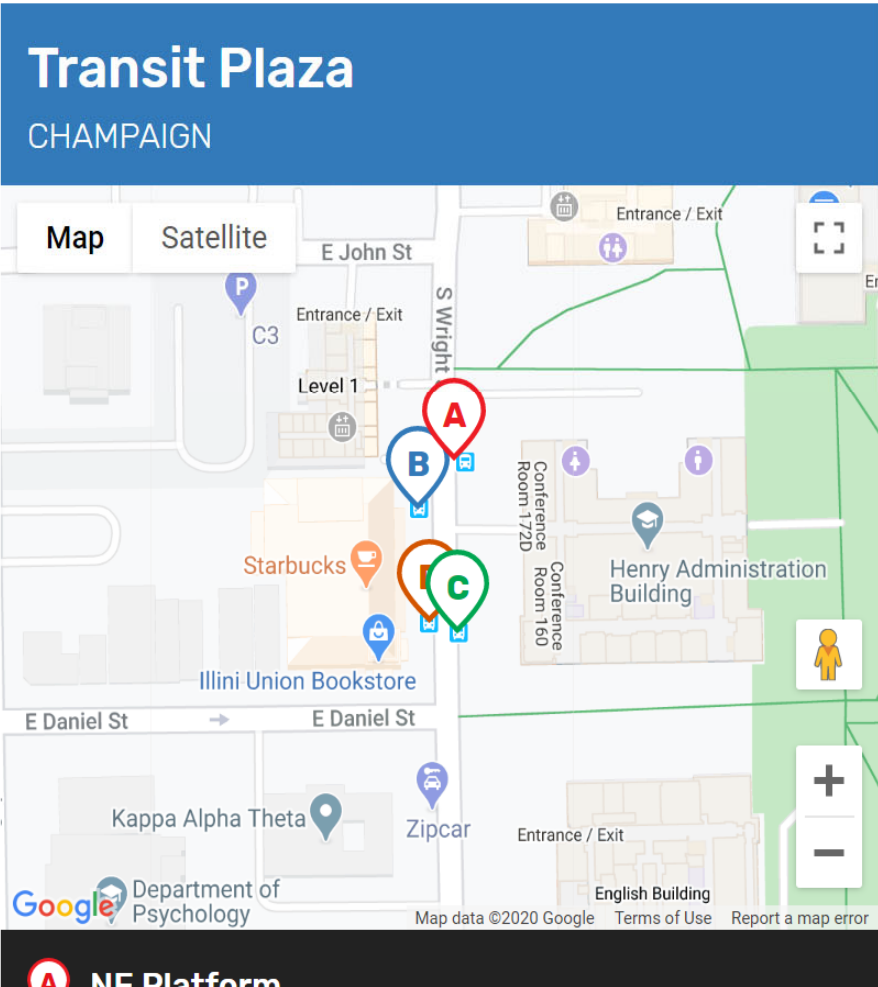

Tools in the Toolbox

- mtd.org
- The app store
- MTD Information Assistants
- MTD Connect

Mtd.org

- Bus Stop Look-Up
- Trip Planner

Get to what matters.

Enter an address, stop, or place, like **45 E. University**, **Green and Goodwin**, or **Market Place**.

 Nearby

Bus stops

Transit Plaza
Champaign
[More about this stop](#) [Travel from here](#) [Travel to here](#)

Pick an actual bus stop...

Places

powered by 

Transit Plaza (NE Platform)
Champaign, IL, USA
[Find stops nearby](#) [Travel from here](#) [Travel to here](#)

Transit Plaza (SW Platform)
Champaign, IL, USA
[Find stops nearby](#) [Travel from here](#) [Travel to here](#)

Or a Google location near a stop.

100	YELLOW NORTH	SE Platform	14 mins <small>ESTIMATED</small>	44 mins <small>ESTIMATED</small>
100	YELLOW SOUTH	SW Platform	DUE <small>ESTIMATED</small>	29 mins <small>ESTIMATED</small> 52 mins <small>ESTIMATED</small>
130	SILVER NORTH	SE Platform	4 mins <small>ESTIMATED</small>	25 mins <small>ESTIMATED</small> 45 mins <small>ESTIMATED</small>
130	SILVER SOUTH	SW Platform	8 mins <small>ESTIMATED</small>	27 mins <small>ESTIMATED</small> 47 mins <small>ESTIMATED</small>
220	ILLINI NORTH	SE Platform	3 mins <small>ESTIMATED</small>	6 mins <small>ESTIMATED</small> 17 mins <small>ESTIMATED</small>
220	ILLINI SOUTH	SW Platform	10 mins <small>ESTIMATED</small>	14 mins <small>ESTIMATED</small> 24 mins <small>ESTIMATED</small>

Routes that serve this stop

Yellow **Weekday - Day** Champaign Walmart & Meijer /

NORTH/SOUTH

Trip Planner

Ready to roll? You're in the right place. MTD's Trip Planner is easy to use and the most accurate way to plan your trip.