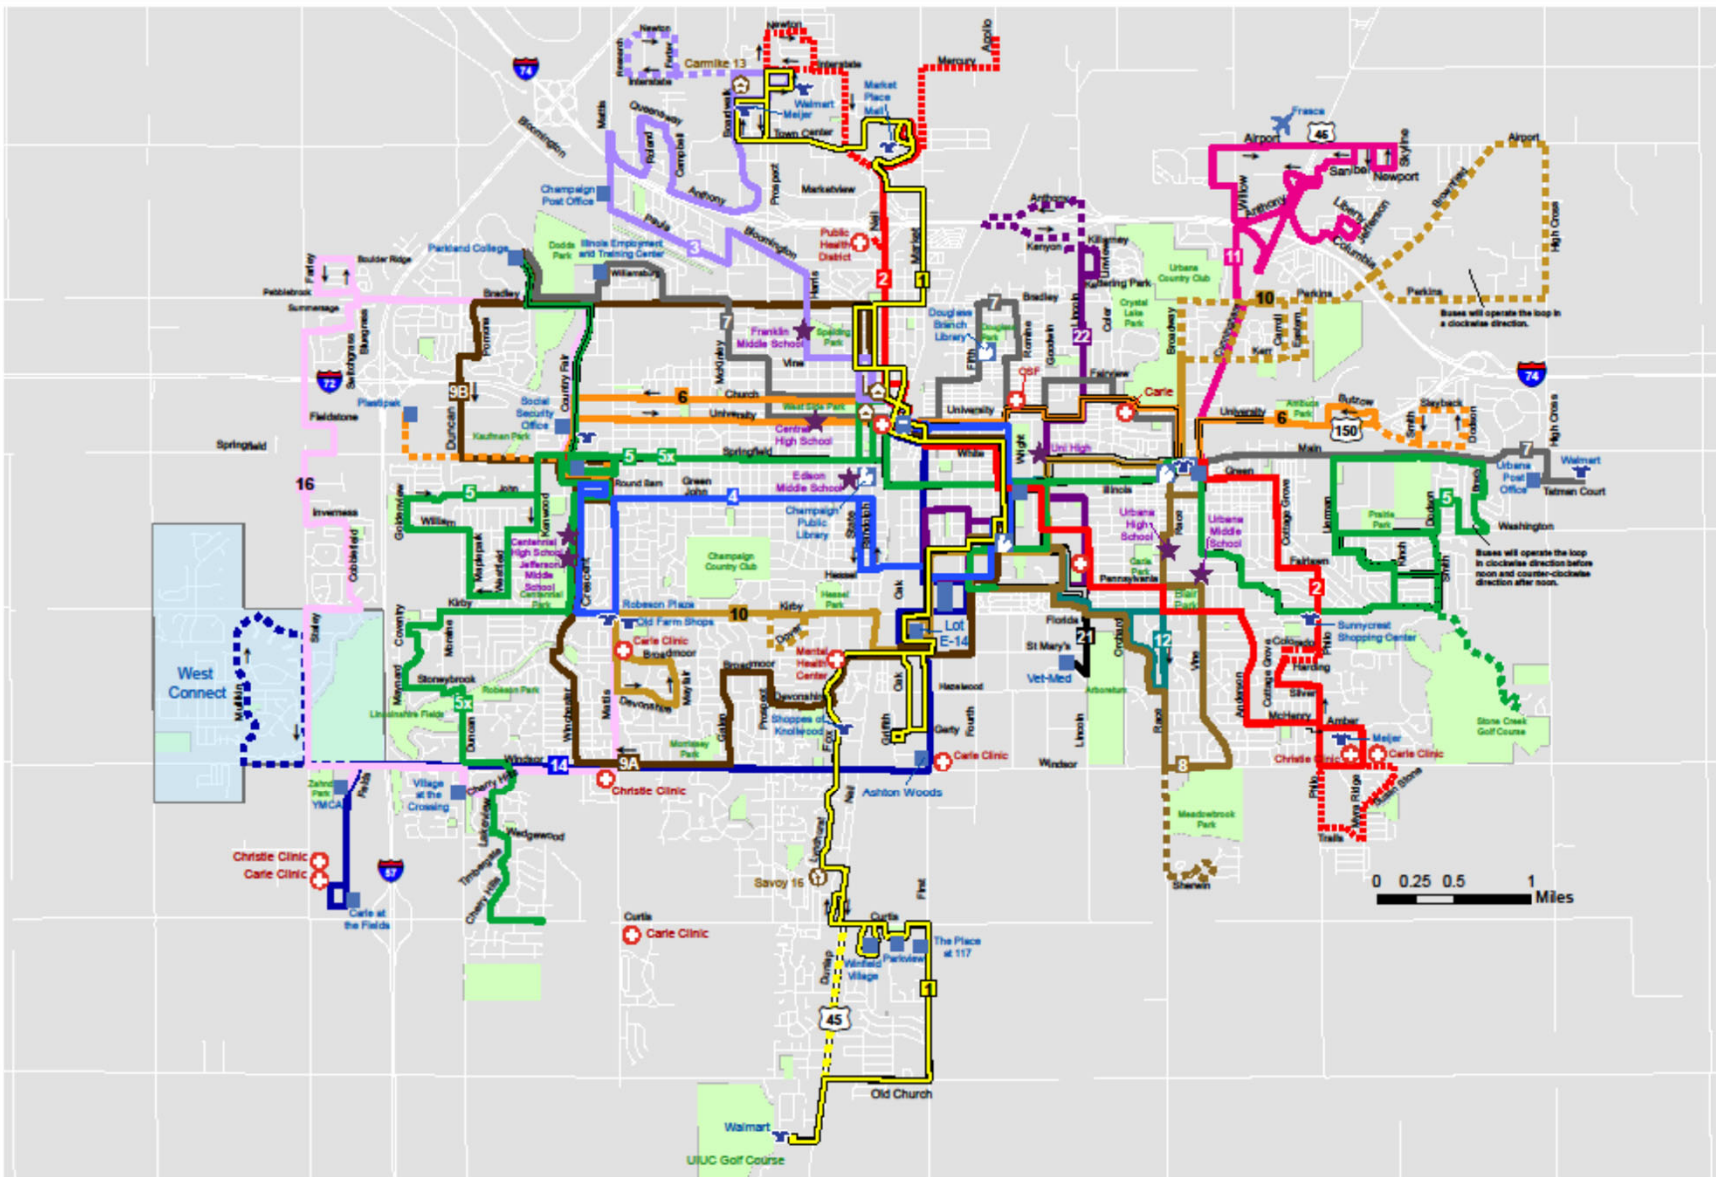

Near and Far Without a Car flyer

- <https://go.illinois.edu/CarFree>

Transit Access and You

- Your I-Card
- WHAT IS AN iSTOP AND WHAT IS NOT?
 - Only for Yellow/Yellow Hopper, Gold/Gold Hopper, Teal, Silver, Raven, Illini
- Campus Routes
 - Yellow Hopper
 - Green Hopper
 - Bronze
 - Gold Hopper
 - Teal
 - Silver
 - Illini
 - Raven

Transit Access and You

- Your I-Card (Actually)
- A pass for unlimited rides on every route in the system
 - Campus Routes
 - Community Routes
 - SafeRides
- 10-minute frequencies
- Late nights, after midnight service

Tools in the Toolbox

- mtd.org
- The app store
- MTD Information Assistants
- MTD Connect

Mtd.org

- Bus Stop Look-Up
- Trip Planner

Get to what matters.

Enter an address, stop, or place, like **45 E. University**, **Green and Goodwin**, or **Market Place**.

Transit Plaza (SW Platform)
Champaign, IL, USA
[Find stops nearby](#) [Travel from here](#) [Travel to here](#)

Or a Google location near a stop.

100	YELLOW NORTH	SE Platform	14 mins <small>ESTIMATED</small>	44 mins <small>ESTIMATED</small>
100	YELLOW SOUTH	SW Platform	DUE <small>ESTIMATED</small>	29 mins <small>ESTIMATED</small> 52 mins <small>ESTIMATED</small>
130	SILVER NORTH	SE Platform	4 mins <small>ESTIMATED</small>	25 mins <small>ESTIMATED</small> 45 mins <small>ESTIMATED</small>
130	SILVER SOUTH	SW Platform	8 mins <small>ESTIMATED</small>	27 mins <small>ESTIMATED</small> 47 mins <small>ESTIMATED</small>
220	ILLINI NORTH	SE Platform	3 mins <small>ESTIMATED</small>	6 mins <small>ESTIMATED</small> 17 mins <small>ESTIMATED</small>
220	ILLINI SOUTH	SW Platform	10 mins <small>ESTIMATED</small>	14 mins <small>ESTIMATED</small> 24 mins <small>ESTIMATED</small>