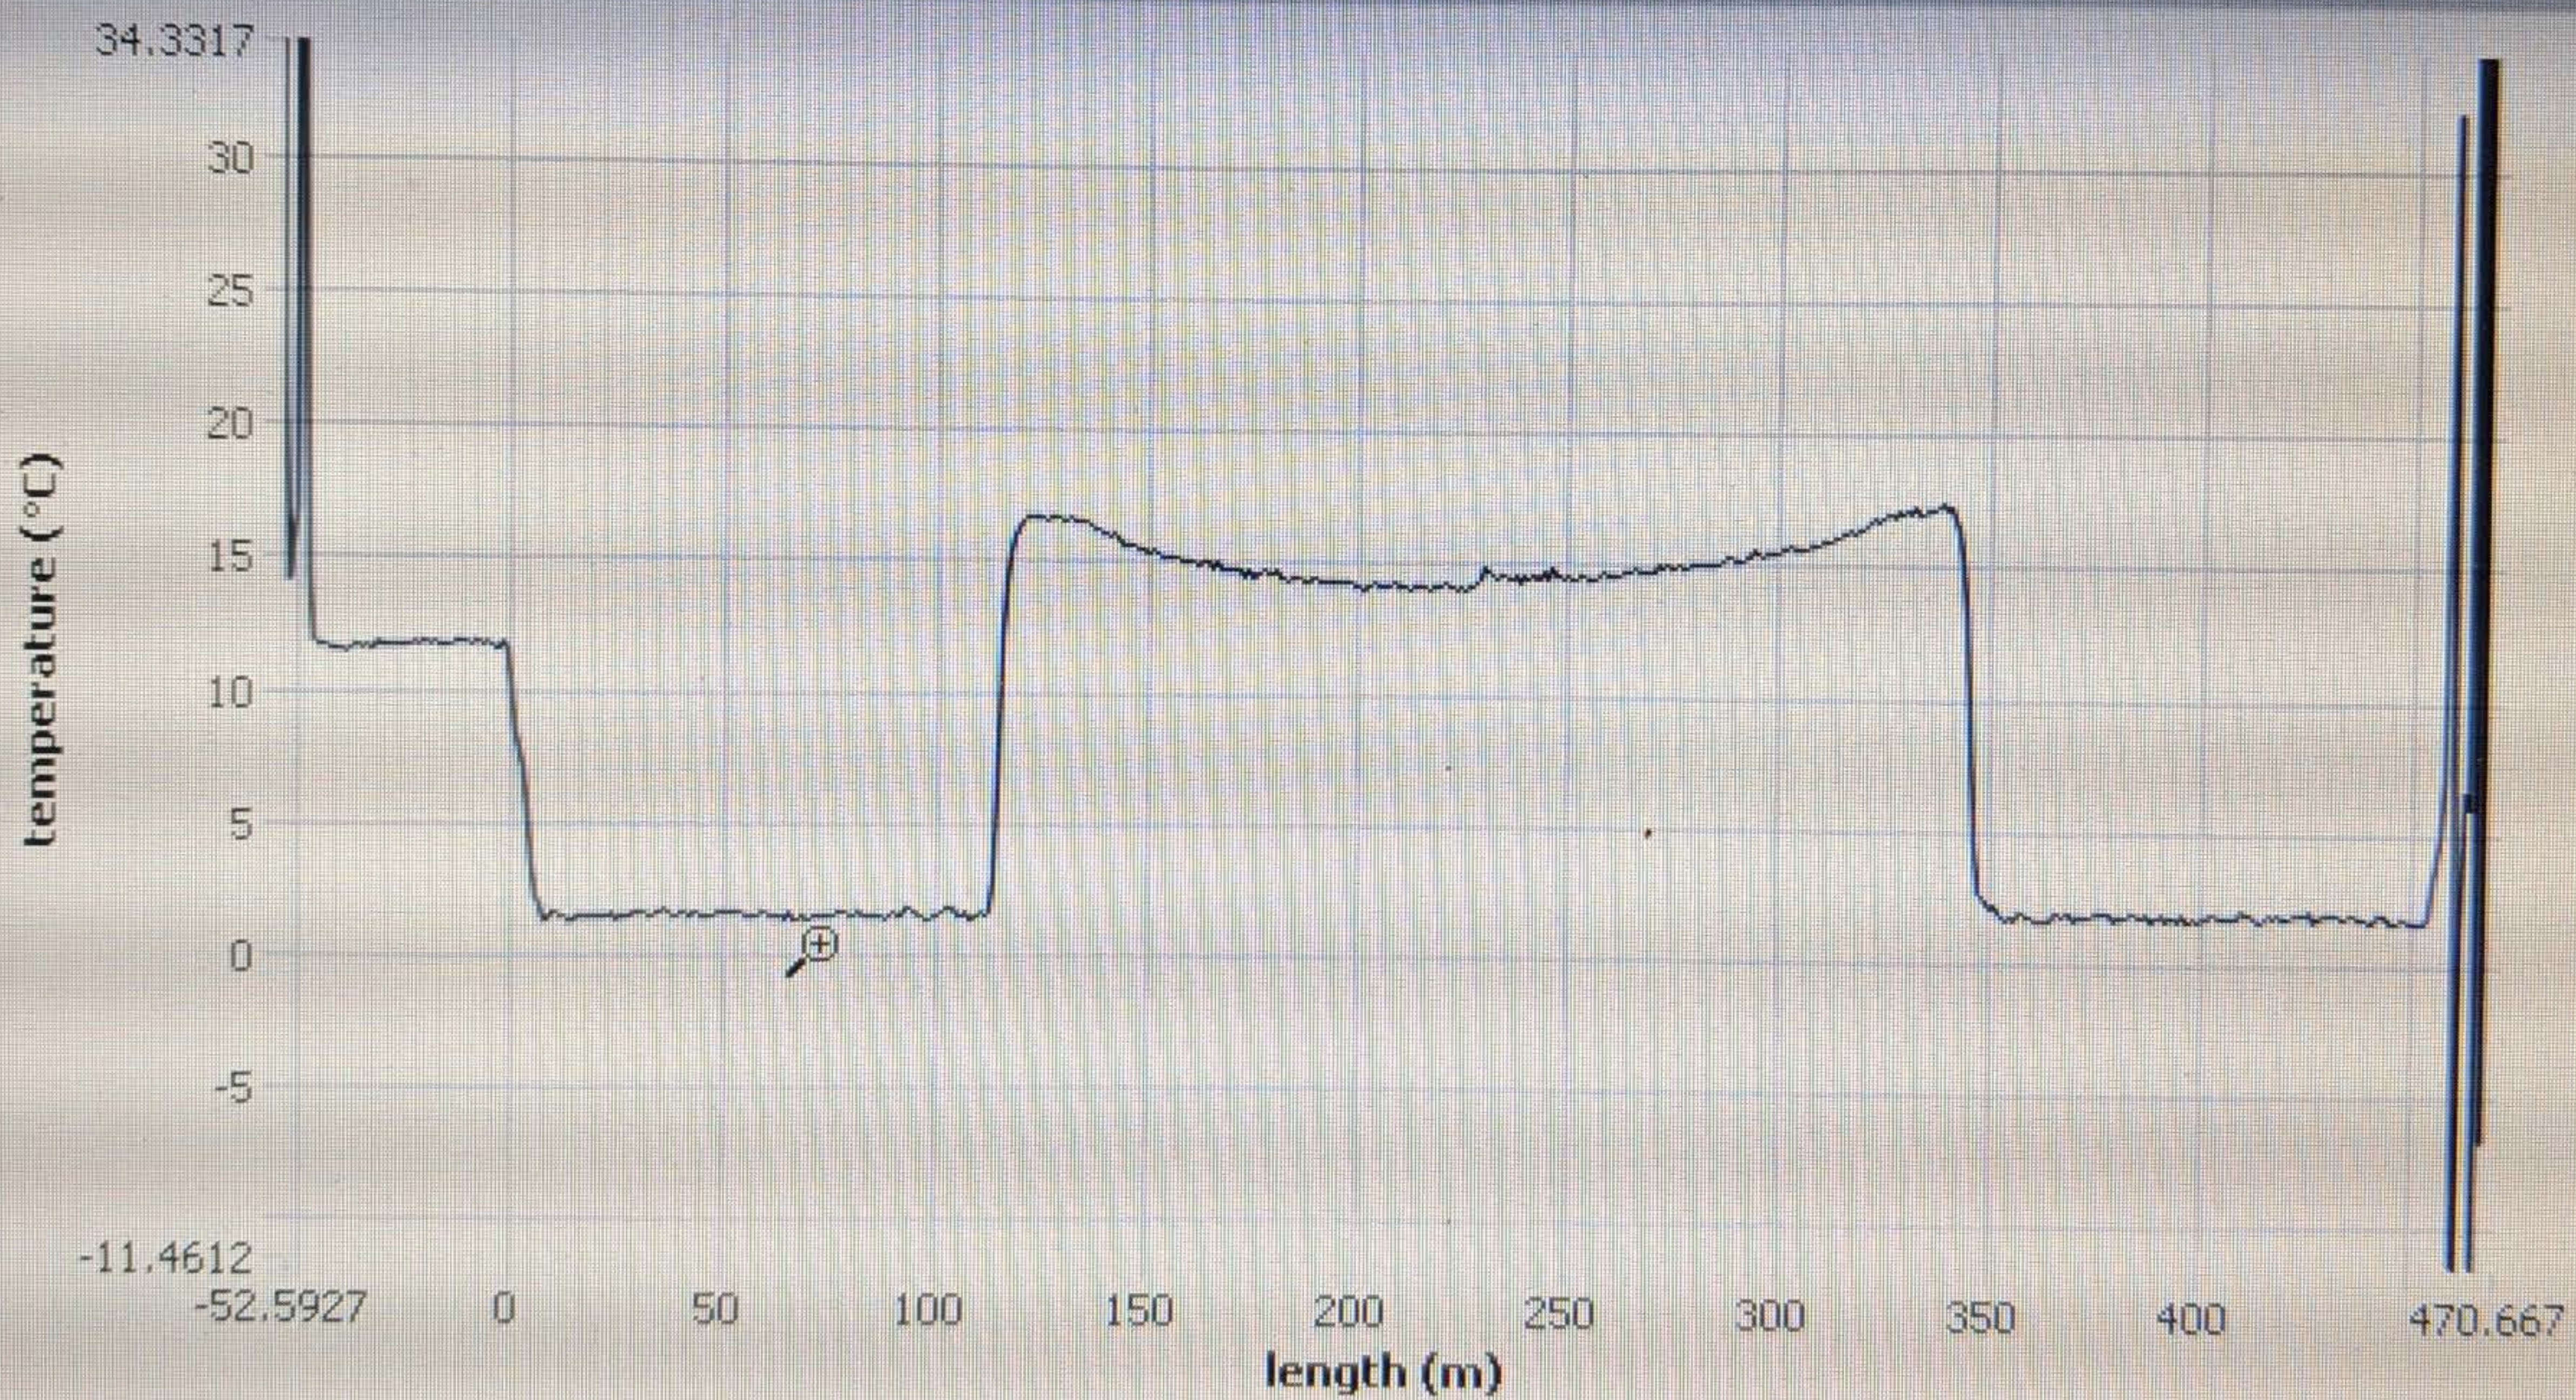

net
on Wizard

50.07

length (m) 8.88

temperature (°C) 7.77

temperature

The DTS is now showing (uncalibrated) temperature data, derived from the Stokes and anti-Stokes data just collected.