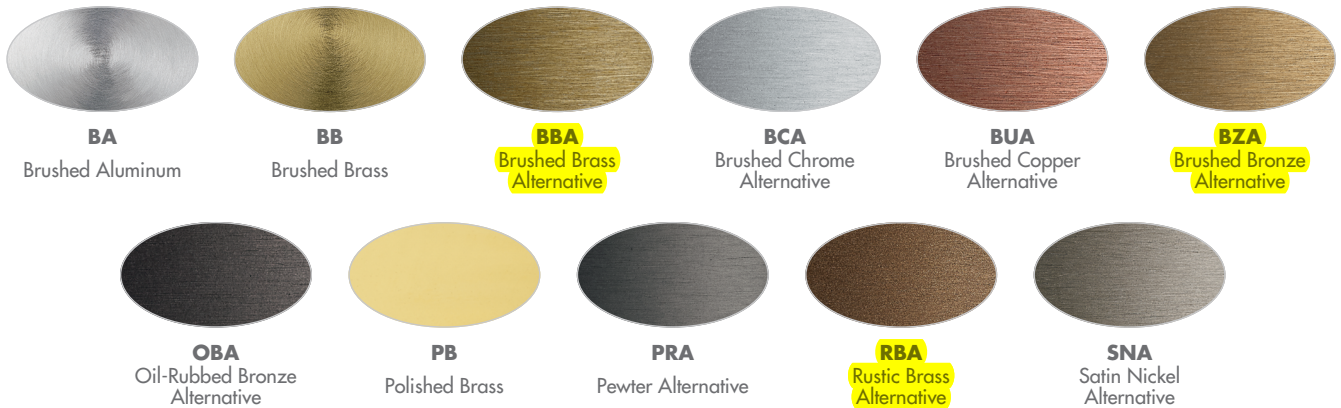

See page 2 for color chart

Powder Coat Painted Finishes (Standard)

AG7038 Agate Grey	CVBL Cove Blue	GW9002 Grey White	PB1035 Pearl Beige
BMAT Bronze Matte	CW9001 Cream	HTHR Heather	RUST Rust
BRNZ Bronze	GLIM Glimmer	JB9005 Jet Black	SUNG Sungold
BSIL Blade Silver	GSIL Graphite Silver	OBZ Old Bronze	TW9016 Traffic White

D DIFFUSER OPTION

Diffuser is matte white acrylic unless ABA option is selected

- **ABA** Hand Painted Alabaster Alternative

E OPTIONS (Multiple Selections Allowed)

▲ Option availability may be interdependent with Voltage, Source or Other Options

Relative Scale Drawing

Specify color code when ordering. For accurate color matching, individual paint and finish samples are [available upon request](#). For additional information see VisaLighting.com/materials-finishes

Painted Finishes (Standard)

Metal Finishes (Premium)

This document contains information which is the property of Visa Lighting, and may not, in whole or in part, be duplicated, disclosed, or used for design or manufacturing purposes without the prior written permission of Visa Lighting. ©Visa Lighting. Design Modification Rights Reserved.