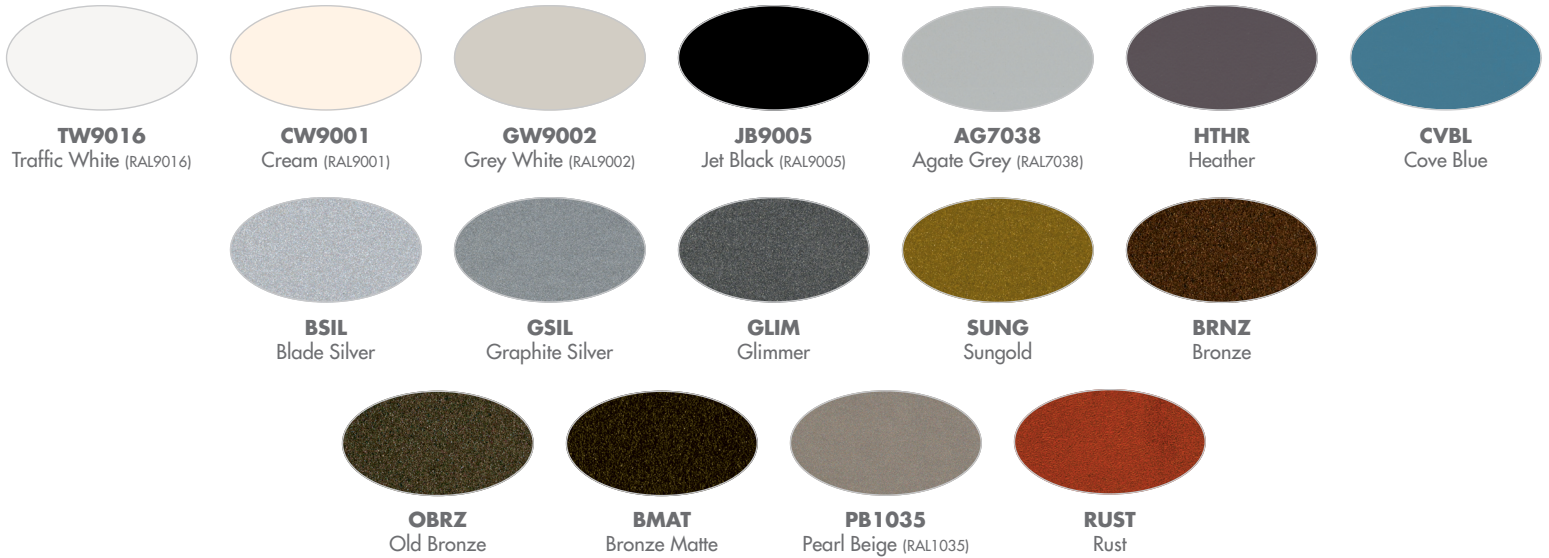

Painted Finishes (Standard)