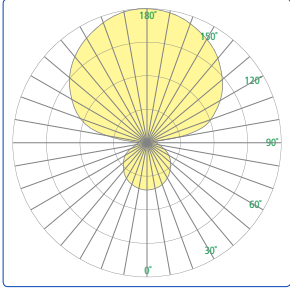

DIMENSIONS

W=Width OAH = Overall Height X = Body Height
NBS = Nominal Bowl Size MP = Stem Accent Midpoint

OAH is the distance (in inches) from the bottom of the fixture to the ceiling plane. Example - OAH(36) indicates an overall fixture height of 36"

AF Option

XPS

LED

ETL Listed

5 Year Warranty

CP4195 – OLYMPIA
34" Bowl, Power Art Cable

Photometrics

Technical Information