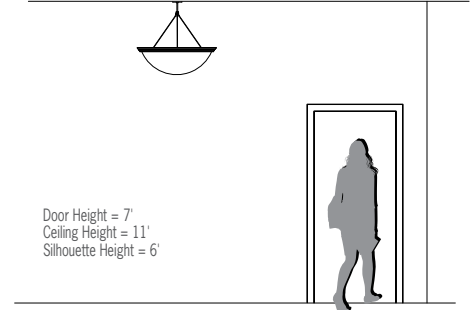

Relative Scale Drawing

Specify color code when ordering. For accurate color matching, individual paint and finish samples are [available upon request](#). For additional information see VisaLighting.com/materials-finishes