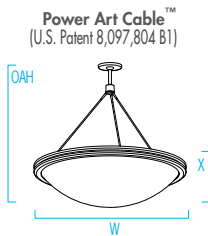

Power Art Cable™
(U.S. Patent 8,097,804 B1)

A SOURCE (Select one) B VOLTAGE

MVOLT fixture accepts 120 through 277 input voltage
LED Sources are dimmable 0-10V to 10% and are 83CRI, within 3-step MacAdam

LED Sources	CCT	Uplight		Downlight		Voltage
		Delivered Lumens	Power (Watts)	Delivered Lumens	Power (Watts)	
• L30K	3000K	12600		4100		
L35K	3500K	13100	119	4300	53	MVOLT
• L40K	4000K	13500		4400		

C FINISHES (Select one)

See page 2 for color chart

Powder Coat Painted Finishes (Standard)

AG7038 Agate Grey	CVBL Cove Blue	GW9002 Grey White	PB1035 Pearl Beige
BMAT Bronze Matte	CW9001 Cream	HTHR Heather	RUST Rust
BRNZ Bronze	GLIM Glimmer	JB9005 Jet Black	SUNG Sungold
BSIL Blade Silver	GSIL Graphite Silver	OBZ Old Bronze	TW9016 Traffic White

Metal Finishes (Premium)

BA Brushed Aluminum	BUA Brushed Copper Alternative	PRA Pewter Alternative
BB Brushed Brass	BZA Brushed Bronze Alternative	RBA Rustic Brass Alternative
BBA Brushed Brass Alternative	OBA Oil-Rubbed Bronze Alternative	SNA Satin Nickel Alternative
BCA Brushed Chrome Alternative	PB Polished Brass	

D DIFFUSER OPTION

Diffuser is matte white acrylic unless ABA option is selected

- **ABA** Hand Painted Alabaster Alternative

E OPTIONS (Multiple Selections Allowed)

▲ Option availability may be interdependent with Voltage, Source or Other Options

- **AF** Add Final. Addition of AF option increases X dimension (height) by 1-1/8"
- **DCC** Damp clear coat for metal finishes (required for 5 year warranty when used in damp locations)
- **XPS** Express 10 day shipping. Items marked with a bullet (•) are not available with XPS