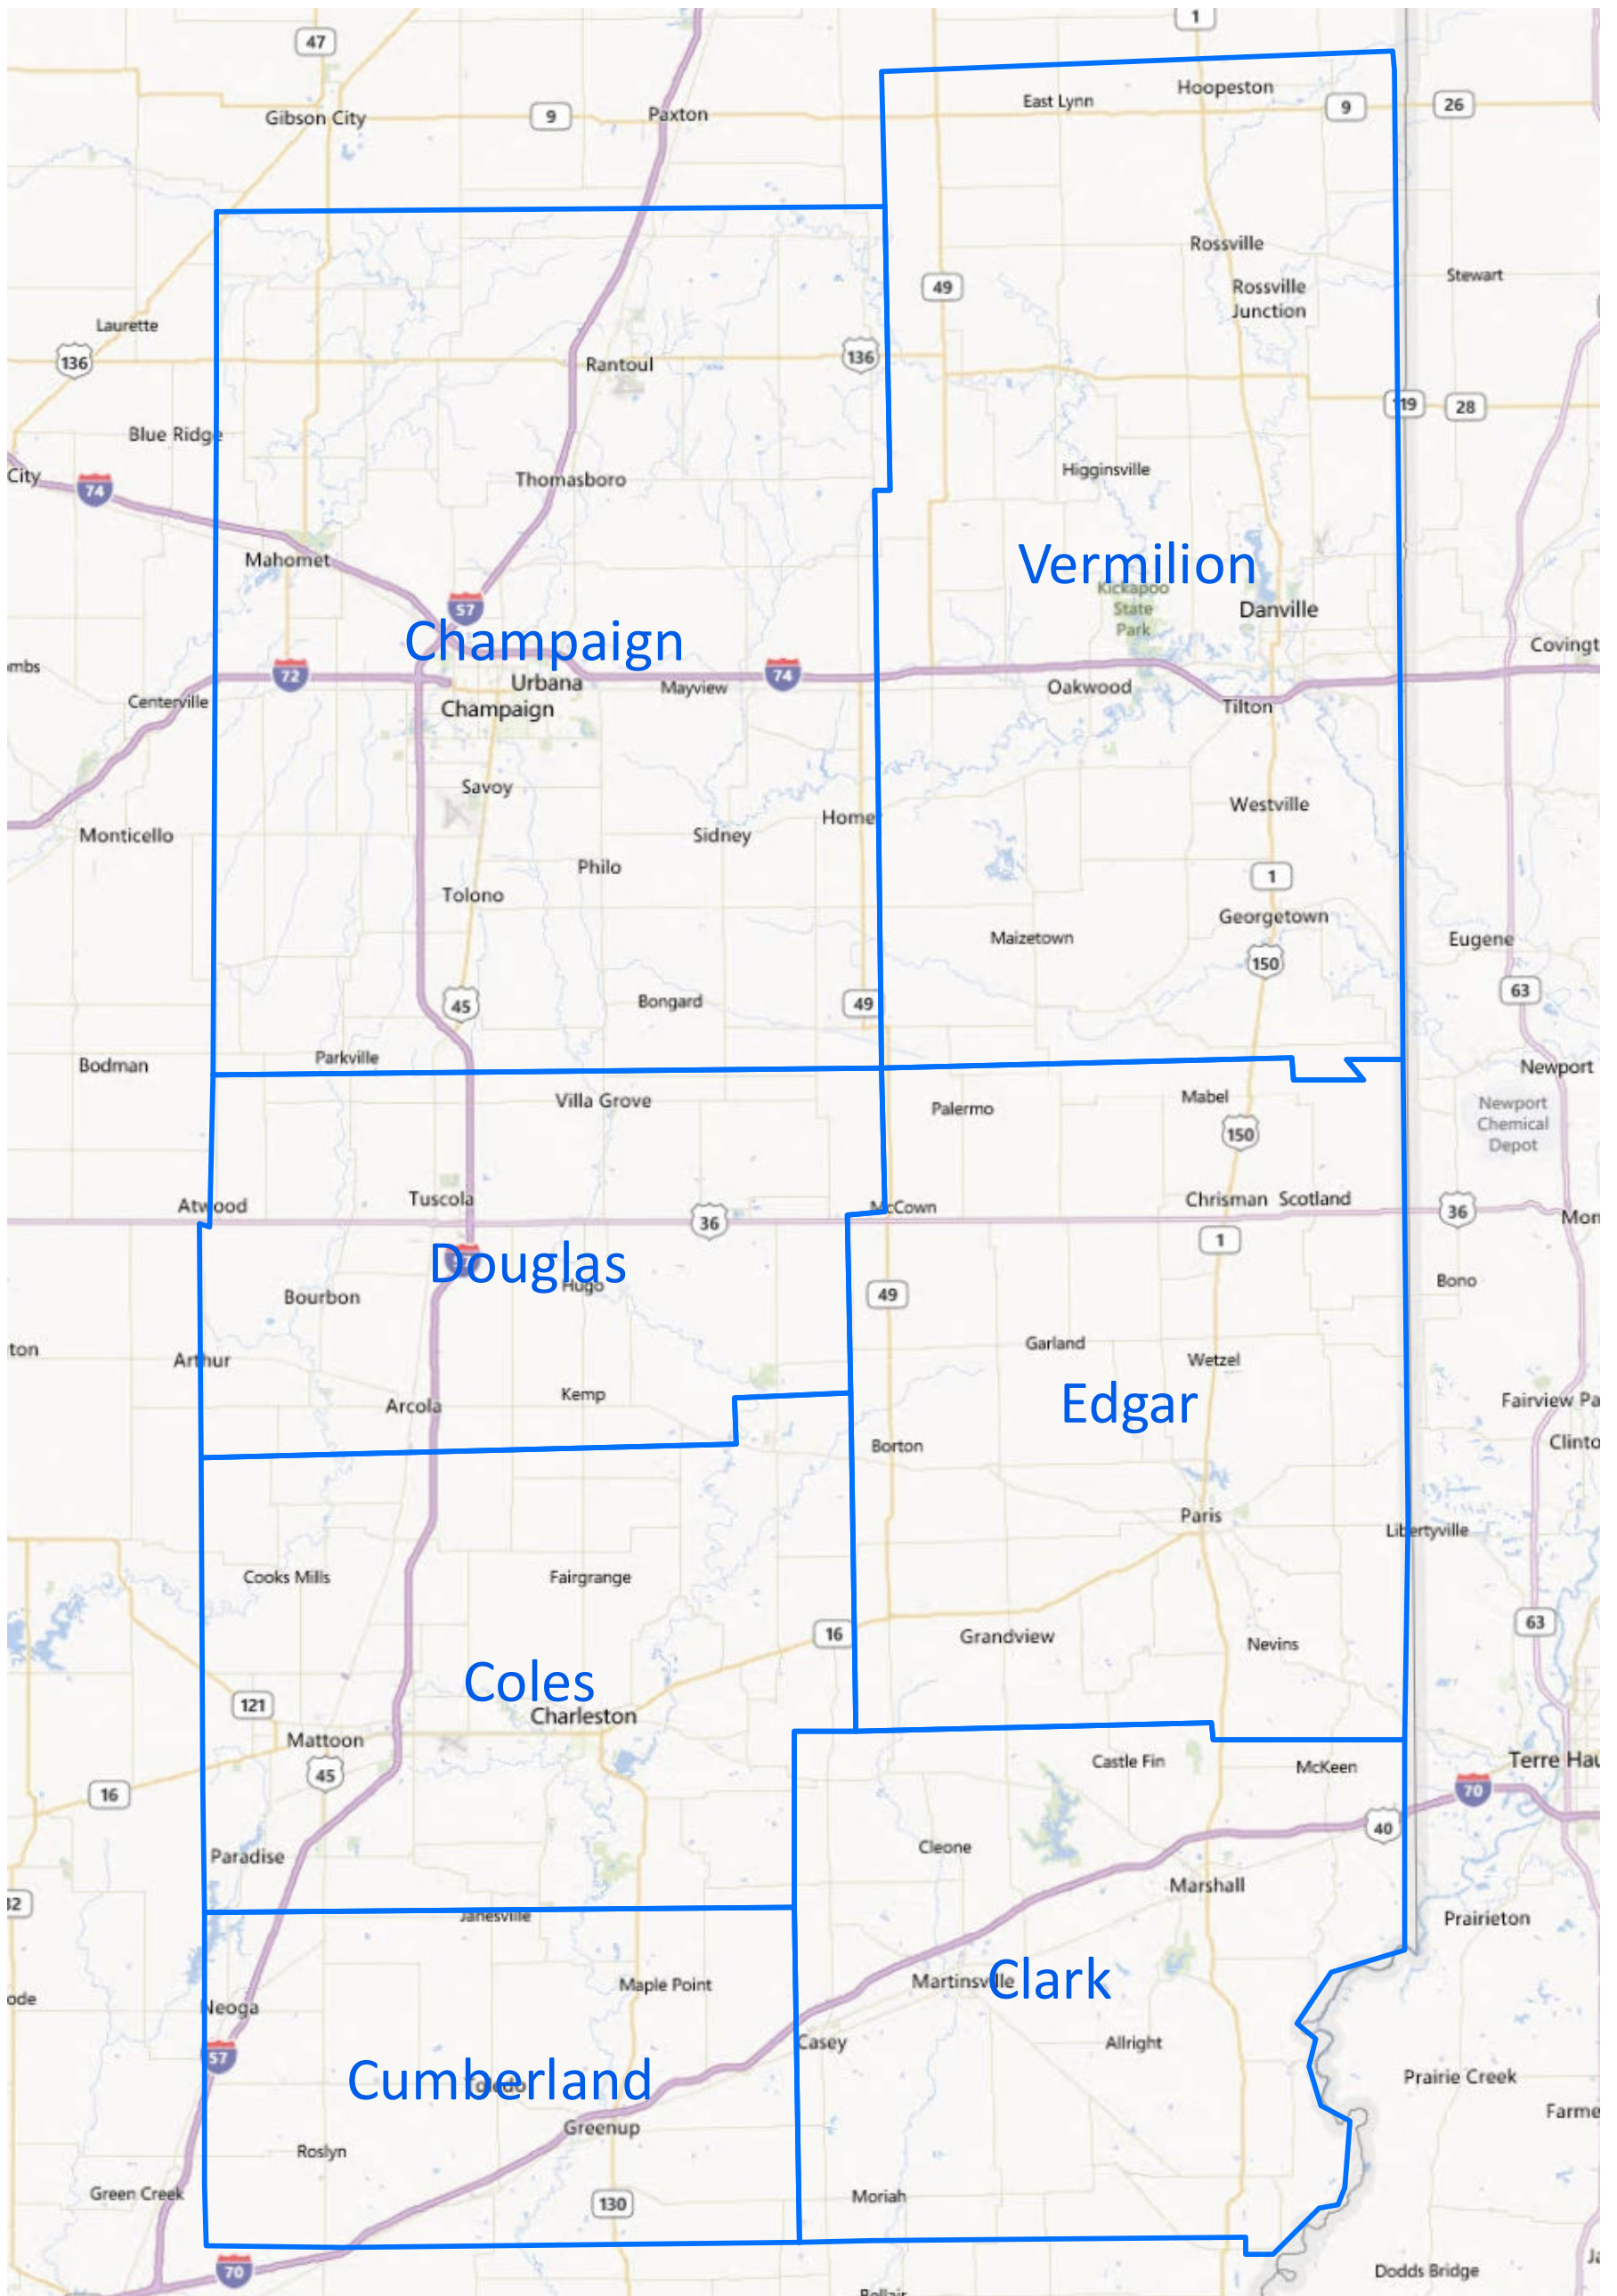

HHW Study Area

0 10 20 40 Miles

Legend

 HHW Study Area

map preparation date: 3/13/2013

for planning purposes only